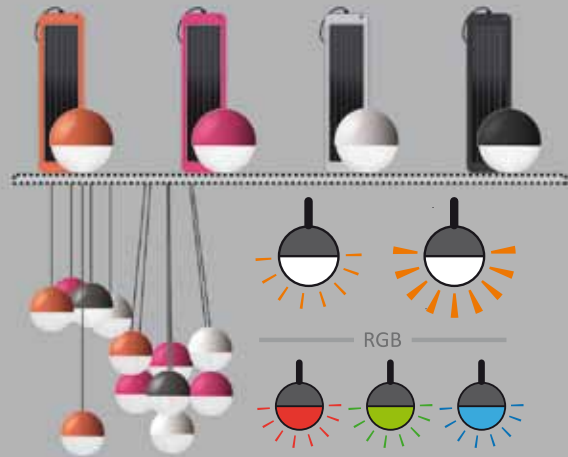

xunzel™

applied Solar and Wind Energy™

PRODUCT NOTE

SOLARMOON™ Series Solar Rechargeable LED Lighting KIT

All weather conditions

Amorphous Solar Cells charge on Cloudy days

Hanging Clip

SOLARMOON™ Series Solar Rechargeable LED Lighting KIT

Product Overview

The SOLARMOON™ KIT is a high efficiency LED Rechargeable luminaire with integrated Lithium battery that can be charged by the included solar panel or USB adaptor. More than 6 hours of light when fully charged.

Great for lighting terraces, balcony, gazebos, sheds, garden, outbuildings, camping, caravanning, boats, parties and more

Very Easy to use. No installation. Hanging Clip included.

The Solar Panel charges the integrated battery when it is exposed to sunlight and it is able to charge in any weather condition.

SOLARMOON™ Technique Features

- Dual charger: SOLAR + USB
- Small and Compact Design
- Amorphous solar panel and Lithium Battery
- ON/OFF Push Button
- Easy to use / No tools
- Super Bright LEDs
- Available with different designs and colors and with 3, 6 LED and RGB