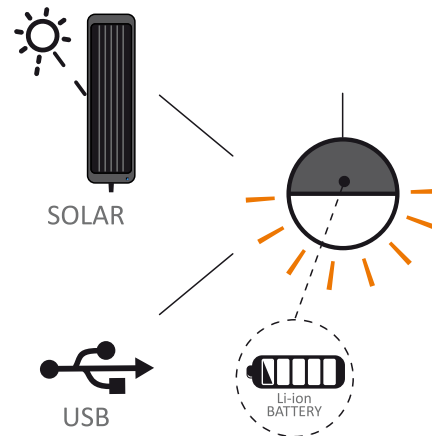

xunzel™

applied Solar and Wind Energy™

PRODUCT NOTE

SOLARMOON™ Series Solar Rechargeable LED Lighting KIT

All weather conditions

Amorphous Solar Cells charge on Cloudy days

Hanging Clip

SOLARMOON™ Series Solar Rechargeable LED Lighting KIT

Product Overview

The SOLARMOON™ KIT is a high efficiency LED Rechargeable luminaire with integrated Lithium battery that can be charged by the included solar panel or USB adaptor. More than 6 hours of light when fully charged.

Great for lighting terraces, balcony, gazebos, sheds, garden, outbuildings, camping, caravanning, boats, parties and more

Very Easy to use. No installation. Hanging Clip included.

The Solar Panel charges the integrated battery when it is exposed to sunlight and it is able to charge in any weather condition.

SOLARMOON™ Technique Features

- Dual charger: SOLAR + USB
- Small and Compact Design
- Amorphous solar panel and Lithium Battery
- ON/OFF Push Button
- Easy to use / No tools
- Super Bright LEDs
- Available with different designs and colors and with 3, 6 LED and RGB