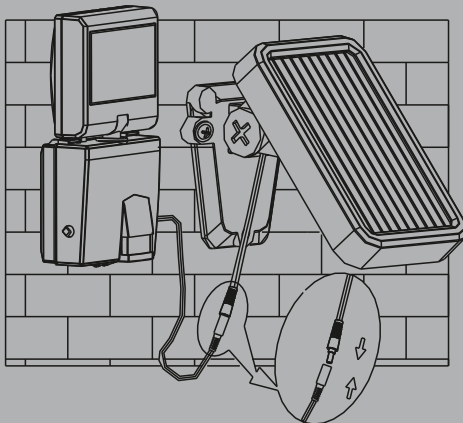

SOLARDISCOVERYTM Series

All weather conditions
Amorphous Solar Cells
charge on Cloudy days

SOLARDISCOVERYTM Series

PLUS

- with **ON/OFF** switch and
- **TIME** and **LUX** knob controls for **Duration Time** and **Lux Control Level**

SOLARDISCOVERYTM Series -XUNZEL XUNZEL Solar LED Light KIT with PIR Motion sensor

Product Overview

- **SOLARDISCOVERYTM - XUNZEL** lights any dark area and adds extra safety, security and peace of mind taking advantage of the Sun's energy
- Automatically turns on when motion is detected
- Ideal for remote locations, doorways, stairs, outside walls, decks, docks, patios, pathways, walkways, driveways, carports, garages, gardens, sheds, cabins, RVs, fences, security & lighting dark areas
- Easy, Fast & Safe Installation
- Maintenance-free
- Water-proof: IP44
- Fully weather resistant and can be mounted almost anywhere
- Wireless. No mains power or wiring required
- Fully orientable LED spot light. Brightens up any outdoor space with high lumen output
- High-efficiency long-lasting LED technology with Hi Lumen output
- Charges during the day and works at night
- PIR Motion Sensor. Detection distance: 8 meters - Detection range: 120 degrees
- Made with high resistance ABS plastic with UV protection for added durability
- Solar panel is weatherproof and amorphous technology, that charges even on cloudy days and can be mounted almost anywhere

Includes:

- Amorphous solar panel with adjustable angle
- Ni-MH Rechargeable battery, 3.6V 600mAh
- 3 meters of wire connected to solar panel
- LED motion light
- Mounting screws

PLUS:

- With **ON/OFF** switch and
- **TIME** and **LUX** knob controls for **Duration Time** and **Lux Control Level**