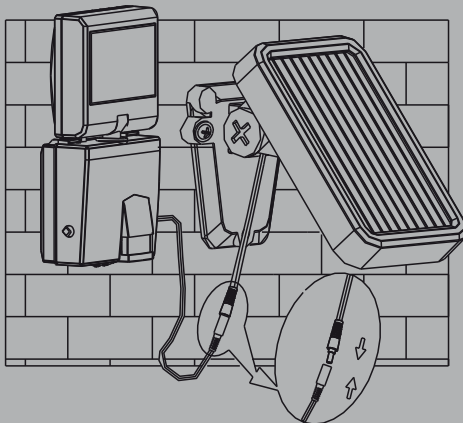

SOLARDISCOVERY[™] Series

All weather conditions
Amorphous Solar Cells
charge on Cloudy days

SOLARDISCOVERY[™] Series

PLUS

- with **ON/OFF** switch and
- **TIME** and **LUX** knob controls for **Duration Time** and **Lux Control Level**

SOLARDISCOVERY[™] Series

-XUNZEL

XUNZEL Solar LED Light KIT with PIR Motion sensor

Product Overview

- **SOLARDISCOVERY[™] - XUNZEL** lights any dark area and adds extra safety, security and peace of mind taking advantage of the Sun's energy
- Automatically turns on when motion is detected
- Ideal for remote locations, doorways, stairs, outside walls, decks, docks, patios, pathways, walkways, driveways, carports, garages, gardens, sheds, cabins, RVs, fences, security & lighting dark areas
- Easy, Fast & Safe Installation
- Maintenance-free
- Water-proof: IP44
- Fully weather resistant and can be mounted almost anywhere
- Wireless. No mains power or wiring required
- Fully orientable LED spot light. Brightens up any outdoor space with high lumen output
- High-efficiency long-lasting LED technology with Hi Lumen output
- Charges during the day and works at night
- PIR Motion Sensor. Detection distance: 8 meters - Detection range: 120 degrees
- Made with high resistance ABS plastic with UV protection for added durability
- Solar panel is weatherproof and amorphous technology, that charges even on cloudy days and can be mounted almost anywhere

Includes:

- Amorphous solar panel with adjustable angle
- Ni-MH Rechargeable battery, 3.6V 600mAh
- 3 meters of wire connected to solar panel
- LED motion light
- Mounting screws

PLUS:

- With **ON/OFF** switch and
- **TIME** and **LUX** knob controls for **Duration Time** and **Lux Control Level**