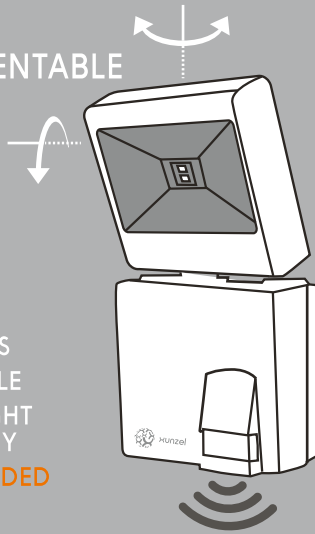

COMFORT & SECURITY

ORIENTABLE

+ NO CABLES
ORIENTABLE
NEW SUPER BRIGHT
LED TECHNOLOGY
BATTERIES INCLUDED