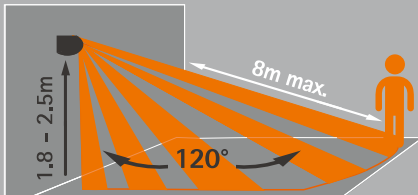

DISCOVERY-WIREFREE™ Series -XUNZEL XUNZEL Automatic Outdoor Security Wirefree LED Light

Product Overview

- Automatic LED light with motion sensor
- For Outdoor / Indoor use
- With adjustable PIR Motion Sensor. Detection distance and range: 8m and 120°
- New Super Bright LED Technology
- Easy, Fast & Safe Installation
- Wirefree. No main power required. No cables. Batteries included
- Fully orientable
- Maintenance-free
- Water-proof. IP44
- Fully weather resistant
- Made with high resistance ABS plastic with UV protection for added durability

All included:

- 3x 1.5V AA Batteries
- LED Flood Light with PIR Motion Sensor integrated (8m - 120° / 10s - 60s)
- Mounting screws

PLUS:

- ON/OFF button
- Adjustable Sensor: Sensitivity (☾ → ☼) and On-time (10s → 1min). LUX and TIME knobs