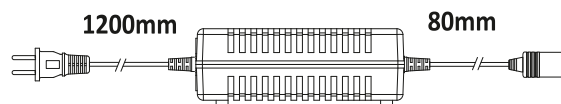

ACDCTM Series

ACDCTM Series - XUNZEL

CONVERTER

ACDCTM Series – XUNZEL XUNZEL AC/DC Power Converter - 230VAC to 12VDC

Product Overview

- Very useful. It allows to use and charge 12VDC appliances directly from the standard power supply 230VAC. e.g. at home, in the office, hotels, etc.
- Ideal for portable fridges, projectors, fans, air compressors, vacuum cleaners, mobiles, etc.
- With cigarette lighter output type - CLA
- Easy-to-use
- Plug & Play
- Wide input range: 180-245VAC / 50-60Hz
- Output voltage: 12VDC
- Pre-assembled extra long cables: 1.2m AC side + 0.8m DC side
- Integrated voltage regulator
- All around protections: Over Load Protection, Short Circuit Protection and Over Temperature Protection
- Indoor use only

Specifications

Model	ACDC6A12V	ACDC12A512V
Input	180 – 245 VAC 1.1A	180 – 245 VAC 2A
Output	12VDC - 6A	12VDC - 12,5A
Frequency	50-60Hz	
Rated Power	72W	150W (Max. 300W)
AC Input Power Cord	1200mm	
DC Output Cable	800mm	
Dimensions [mm]	160 x 85 x 40	250 x 96 x 52
Weight	960g	1,65kg